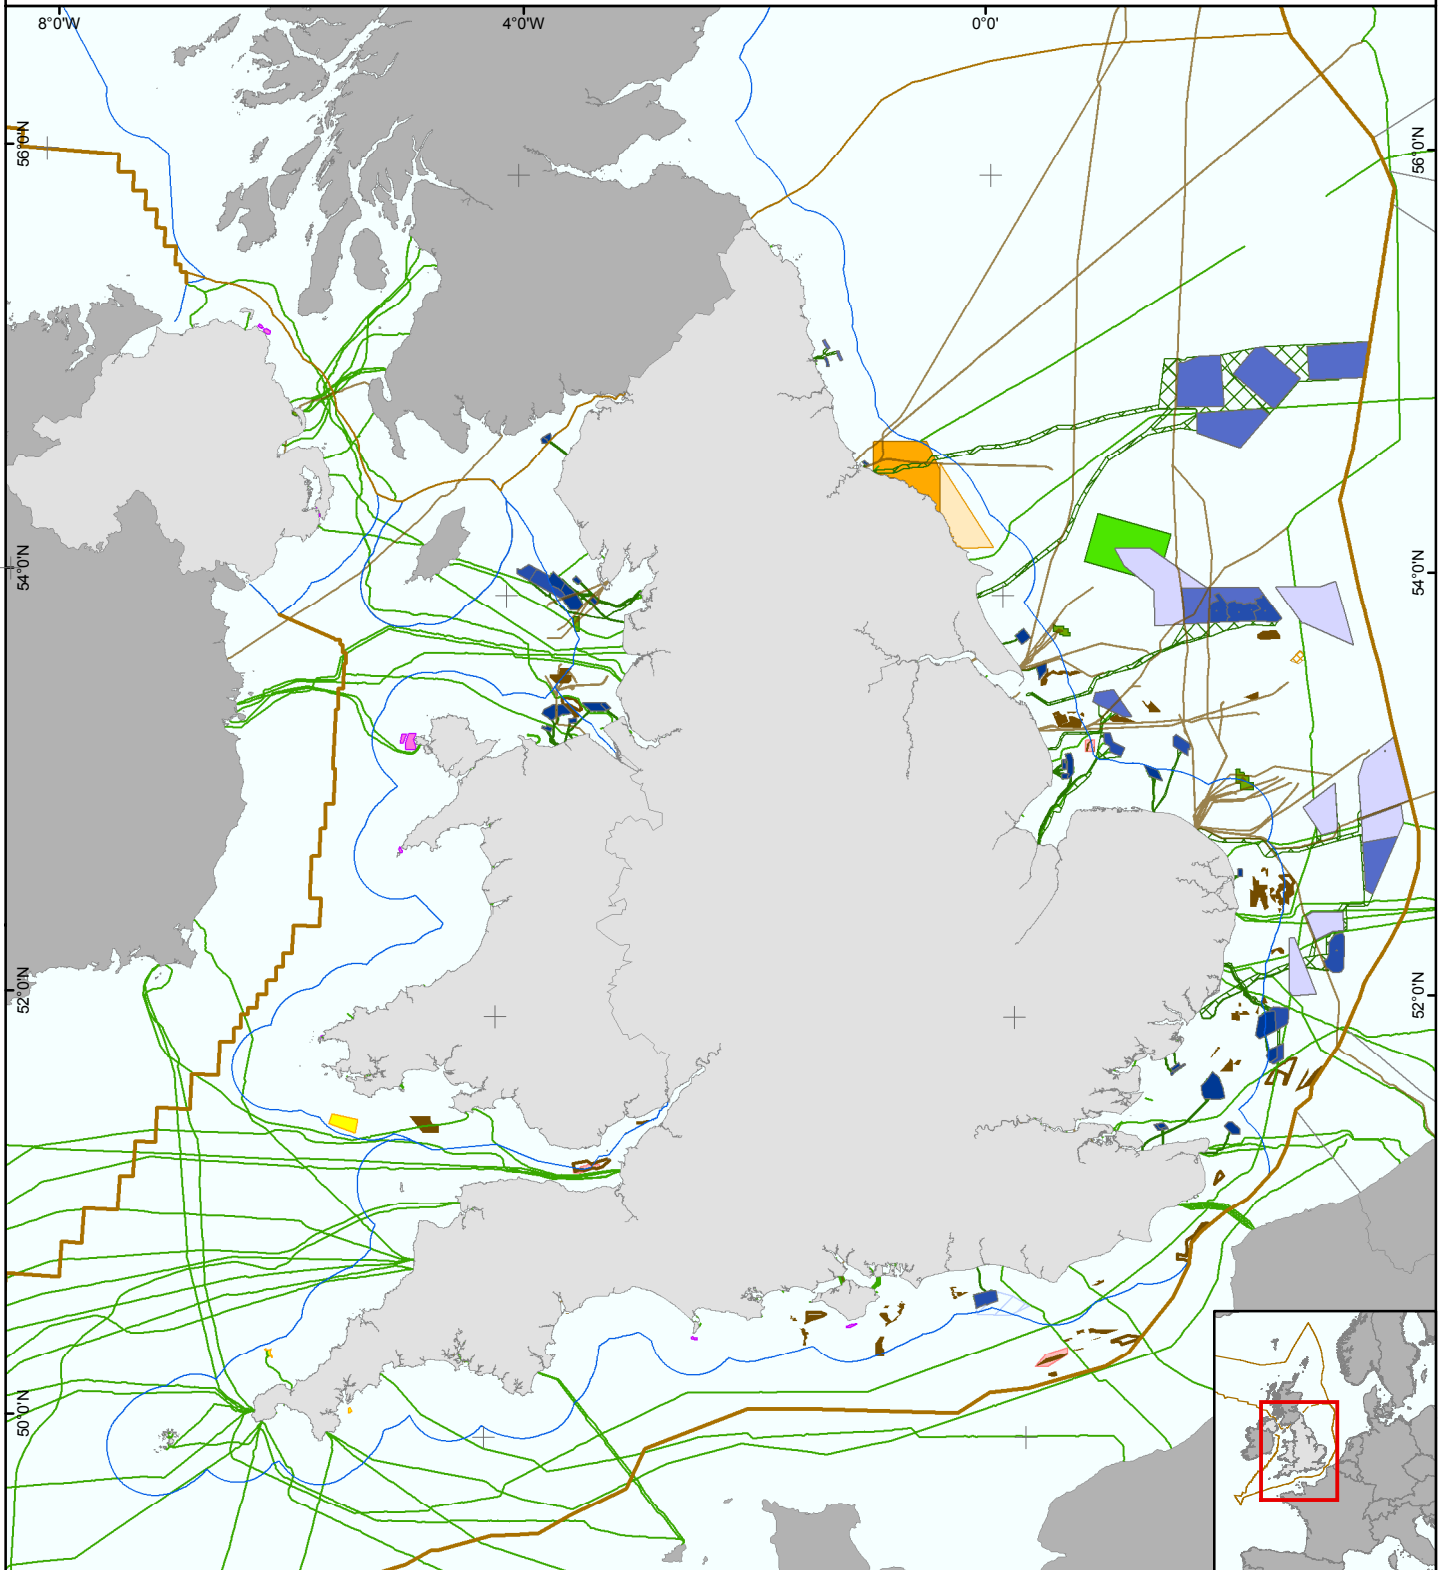

The Crown Estate Offshore Activity

Cables and Pipeline Activity

- Active Cable
- Active Pipeline

Wave and Tidal Activity

- Wave Site
- Tidal Site

CCS and Gas Storage Activity

- Natural Gas Storage
- Carbon Capture and Storage Site

Offshore Wind Activity

- Active/In Operation
- Under Construction
- Consented
- In Planning
- Pre-planning Application
- Area of Search
- Wind Farm Export Cable

Marine Aggregates Activity

- Production Area
- Application Area
- Licence Option Area
- Exploration and Option Area
- Option Area
- Potash Mine Lease
- Potash Mine Exploration and Option

Base Map

- Territorial Waters Limit
- UK Continental Shelf
- International Median

Note -
Agreements for Lease reserve exclusive property rights from The Crown Estate and projects are still subject to approval through the statutory consenting process. For Round 3 please refer to project developer websites for the latest status of planning activities.

GIS_2018_0163_01 v01

Author: DB QA: AC

Scale 1:4,000,000 at A4

0 50 100 km

Date: 15/01/2018

Printed from PDF. The scale representative fraction is only correct when printed at intended size. Use the scale bar if in doubt.

1 St James's Market
London
SW1Y 4AH
www.thecrownestate.co.uk