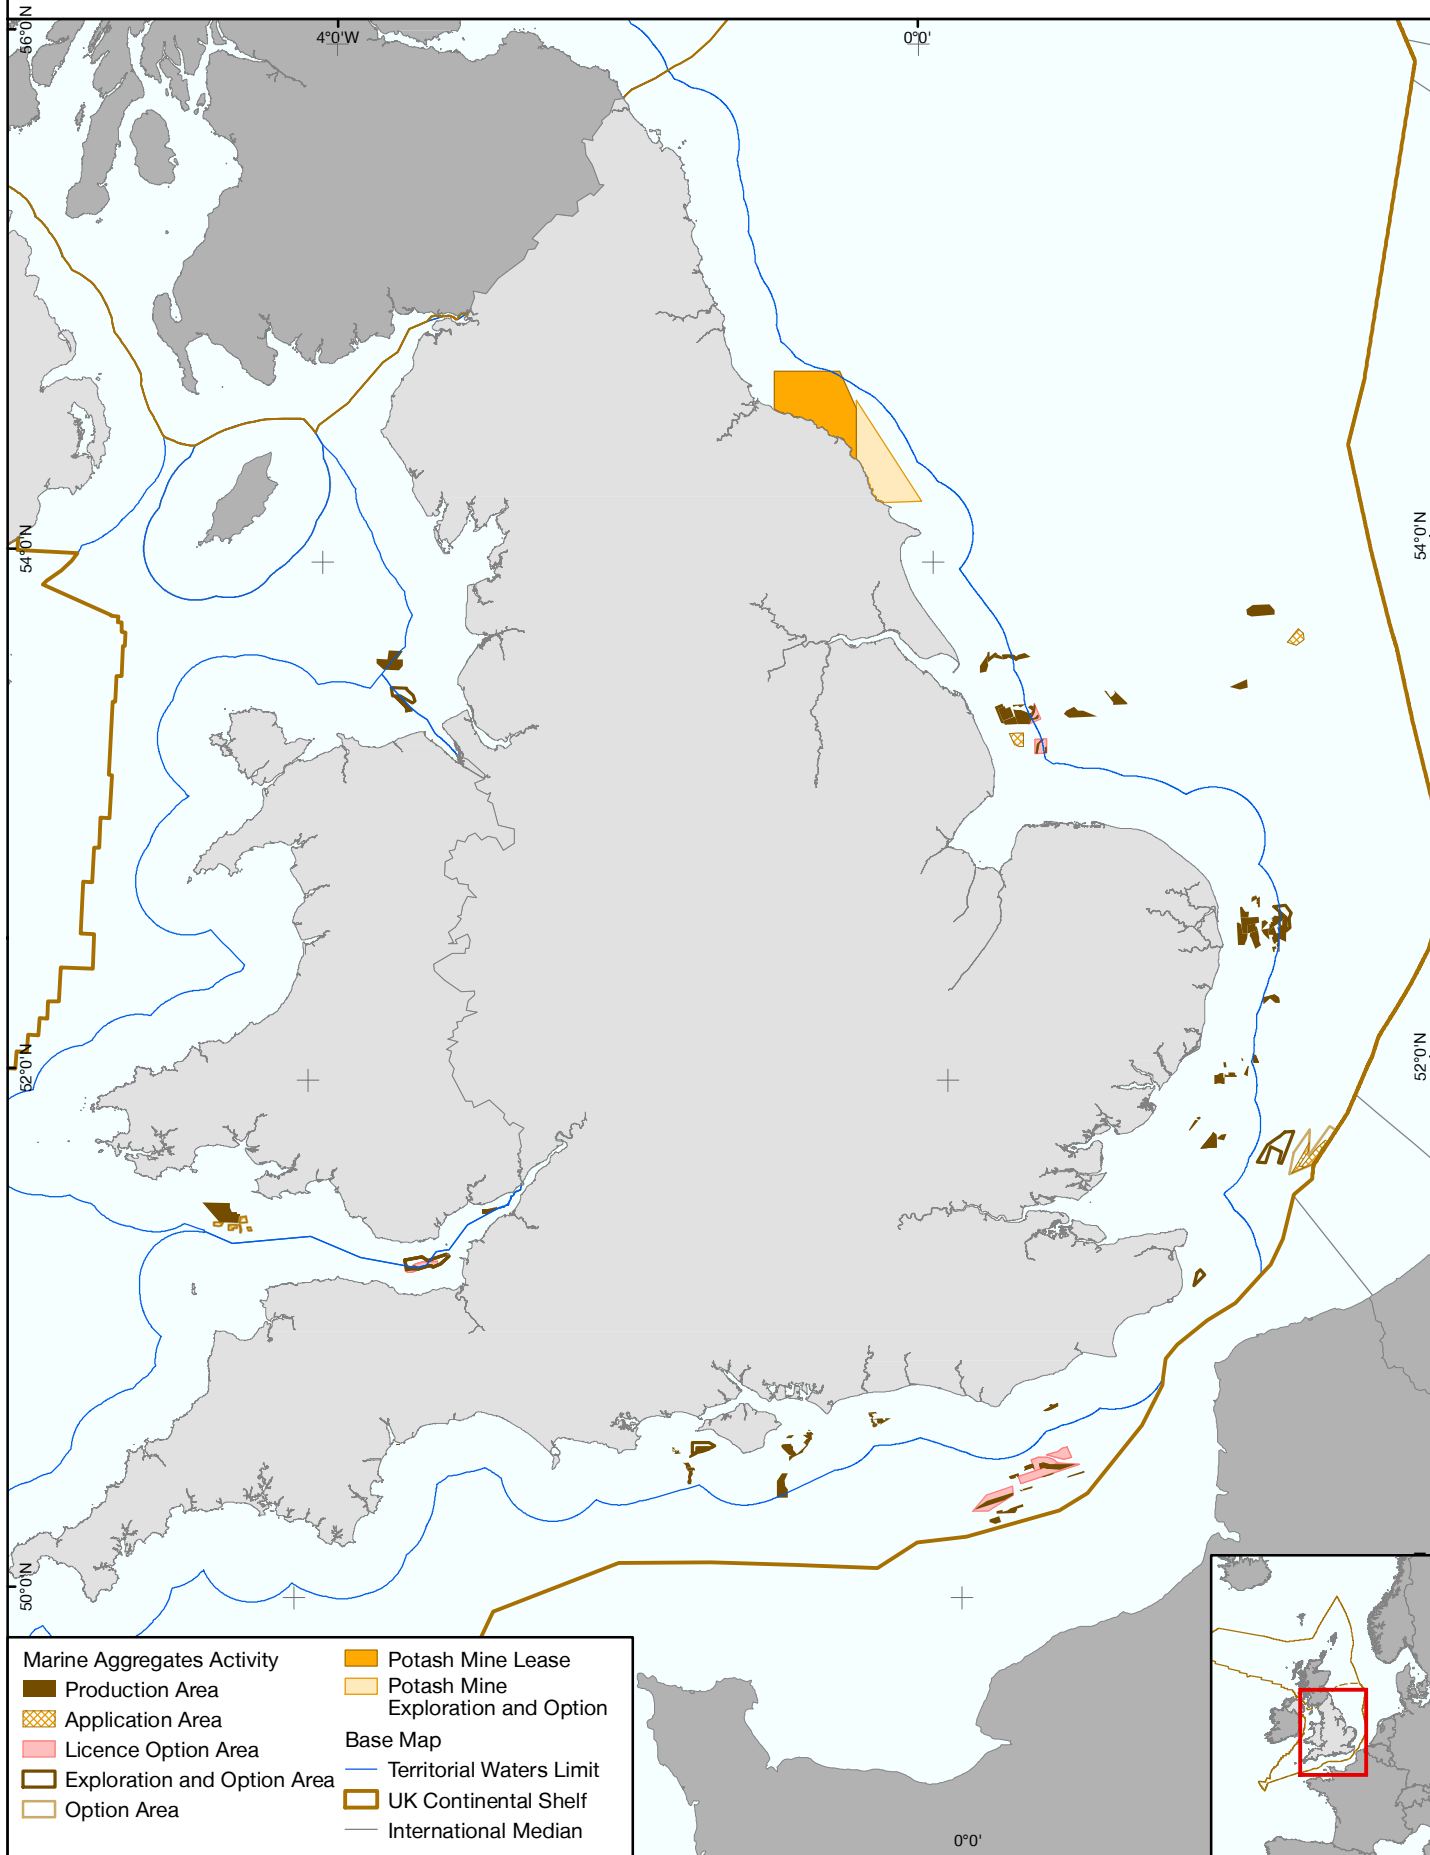

Marine Minerals

Marine Aggregates Activity	Potash Mine Lease
Production Area	Potash Mine Exploration and Option
Application Area	Base Map
Licence Option Area	Territorial Waters Limit
Exploration and Option Area	UK Continental Shelf
Option Area	International Median

GIS_2017_0439_7 v6				Date: 07/06/2017
Author: DB	QA: KO			

Positions shown relative to WGS 84. © Crown Copyright 2017, all rights reserved. Reproduction in whole or part is not permitted without prior consent of The Crown Estate. OceanWise Data: License No. EK001-20140411. Ordnance Survey Data: Licence No. 100019722, <http://www.thecrownestate.co.uk/ordnance-survey-licence/>. Limits: Supplied by UKHO. Not to be used for Navigation. International Waters: Created from UKHO, DECC and European Environment Agency data.

Printed from PDF. The scale representative fraction is only correct when printed at intended size. Use the scale bar if in doubt.

El-Marine-minerals-UK-A4.mxd -- 07/06/2017 -- 16:33:36

1 St James's Market
London
SW1Y 4AH
www.thecrownestate.co.uk