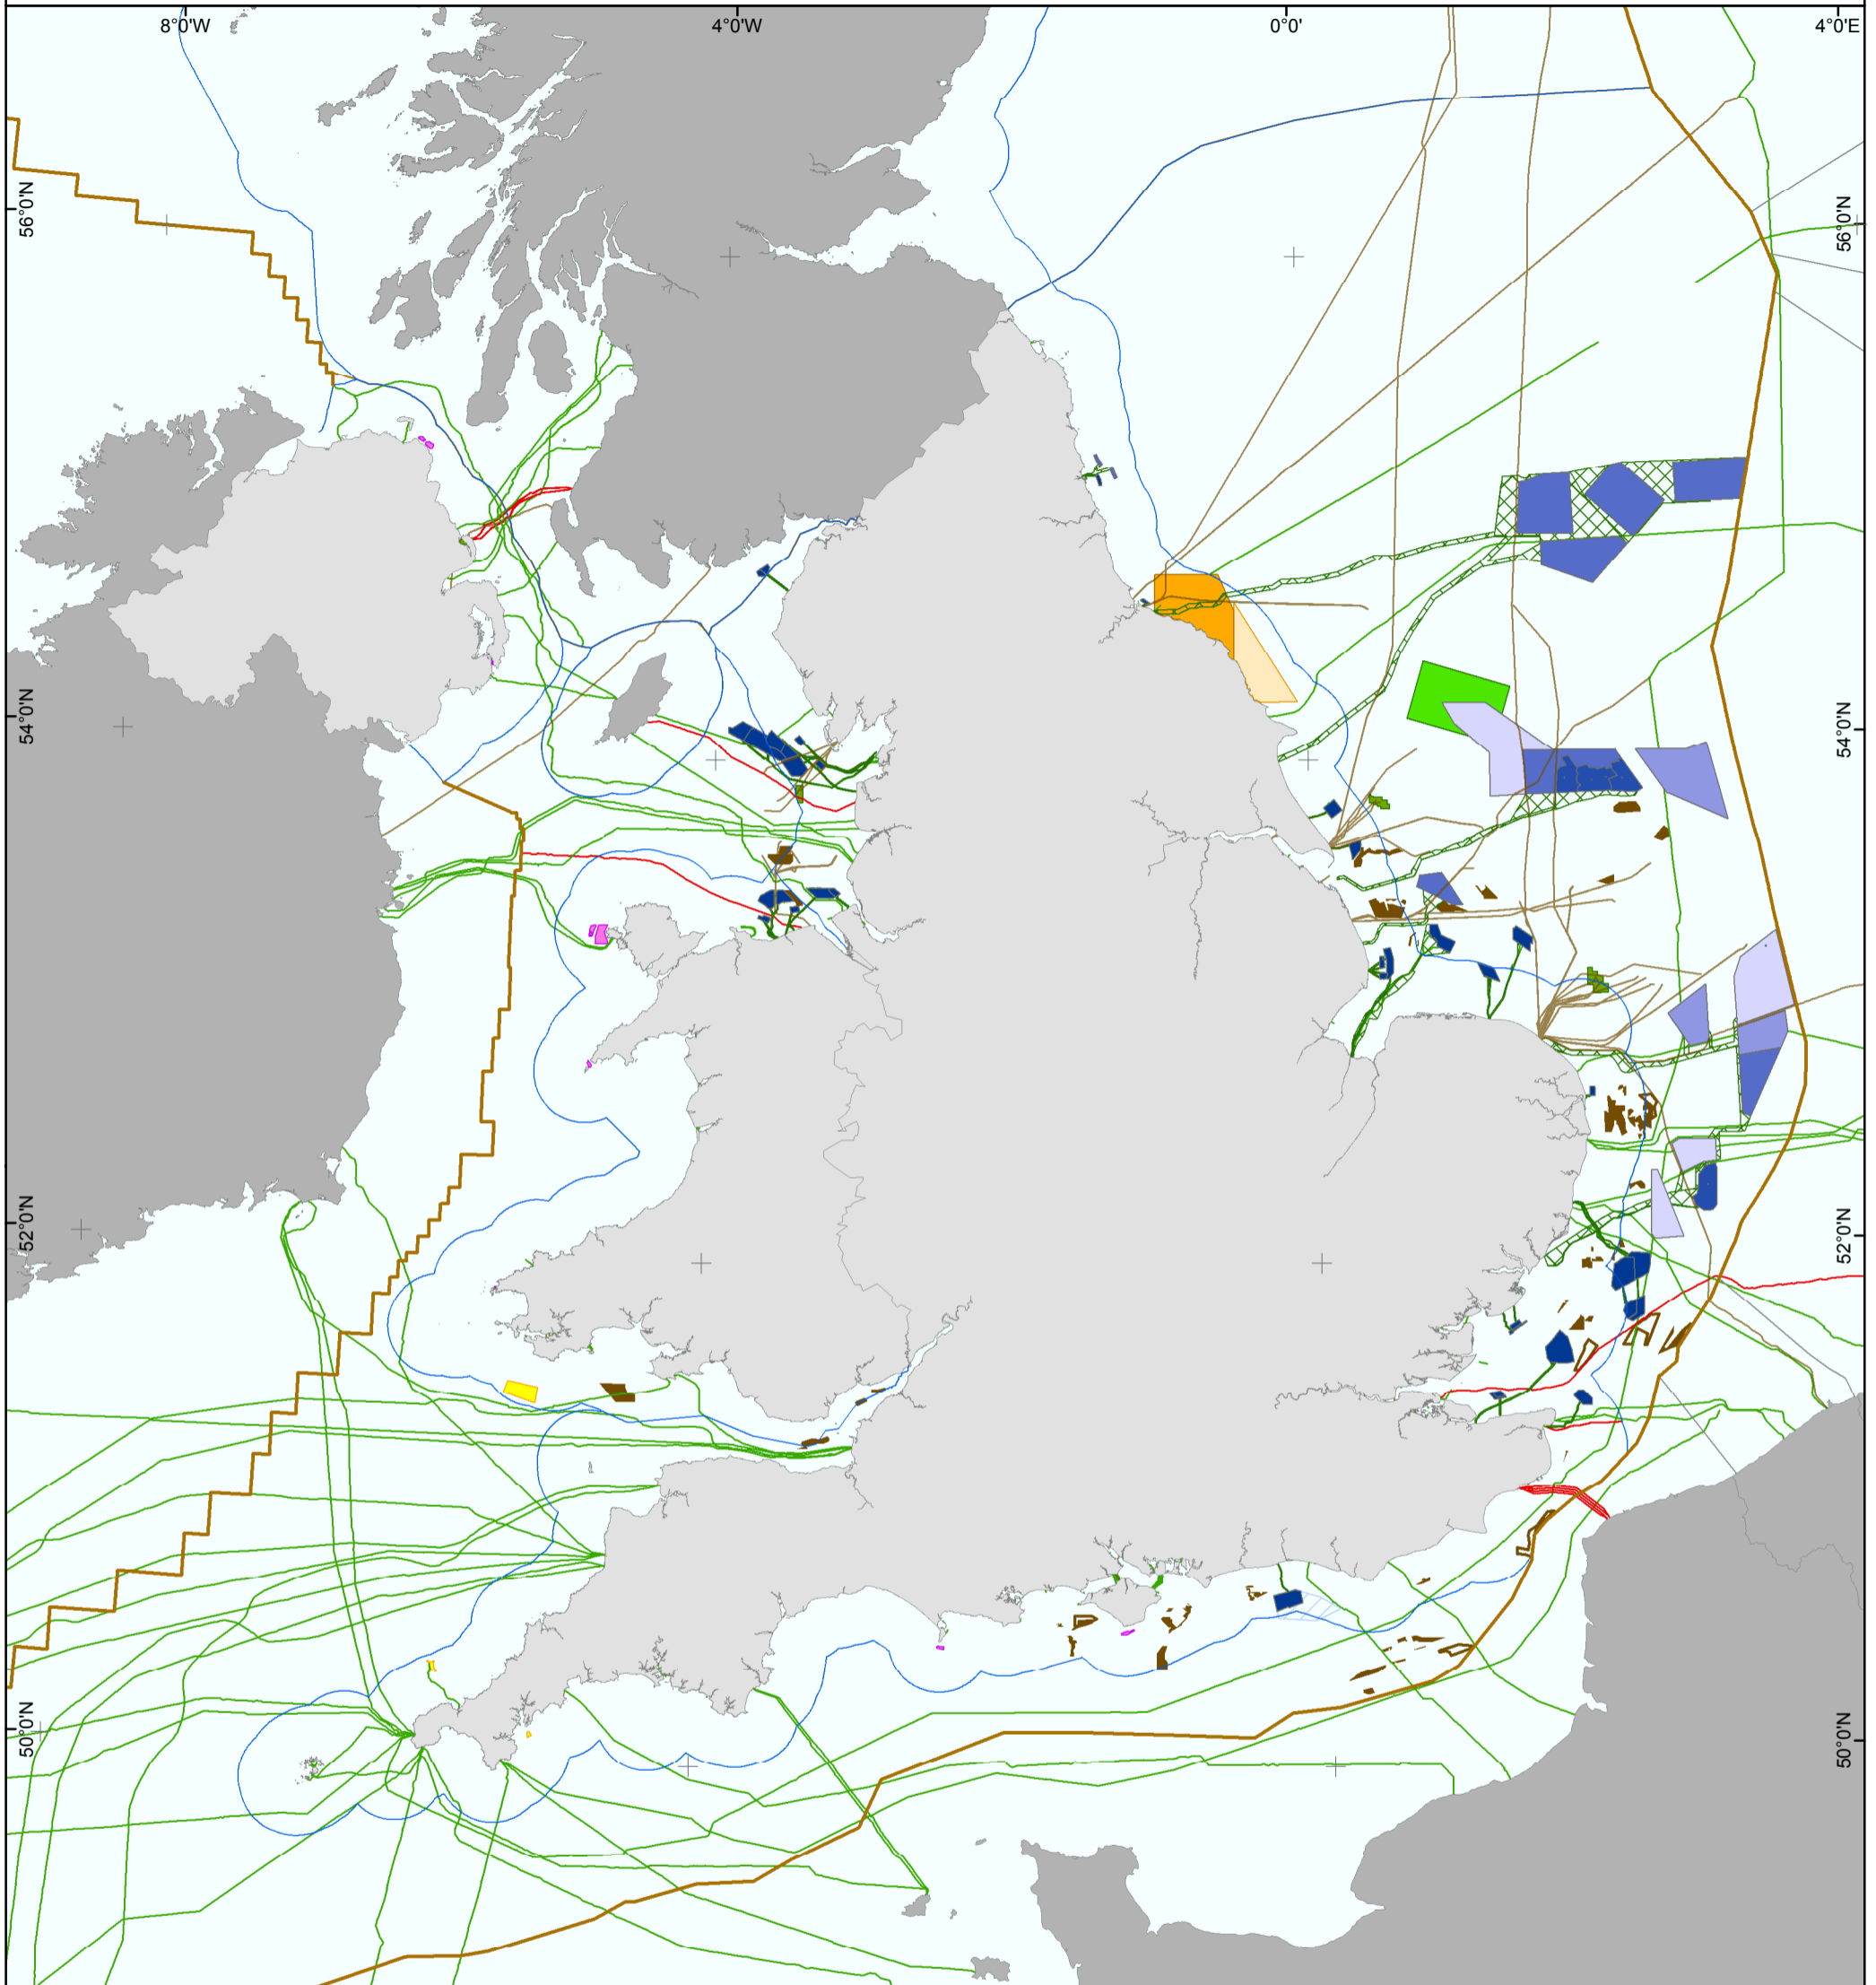

The Crown Estate Offshore Activity

Cables and Pipeline Activity

- Interconnector Cable
- All Other Active Cables
- Active Pipeline

Wave and Tidal Activity

- Wave Site
- Tidal Site

CCS and Gas Storage Activity

- Natural Gas Storage Site
- Carbon Capture and Storage Site

Offshore Wind Activity

- Active/In Operation
- Under Construction
- Consented
- In Planning
- Pre-planning Application
- Area of Search
- Wind Farm Export Cable Agreements

Marine Aggregates Activity

- Production Area
- Exploration and Option Area
- Potash Mine Lease
- Potash Mine Exploration and Option

Base Map

- Territorial Waters Limit
- UK Continental Shelf
- International Median

Note
Agreements for Lease reserve exclusive property rights from The Crown Estate and projects are still subject to approval through the statutory consenting process. For Round 3 please refer to project developer websites for the latest status of planning activities.