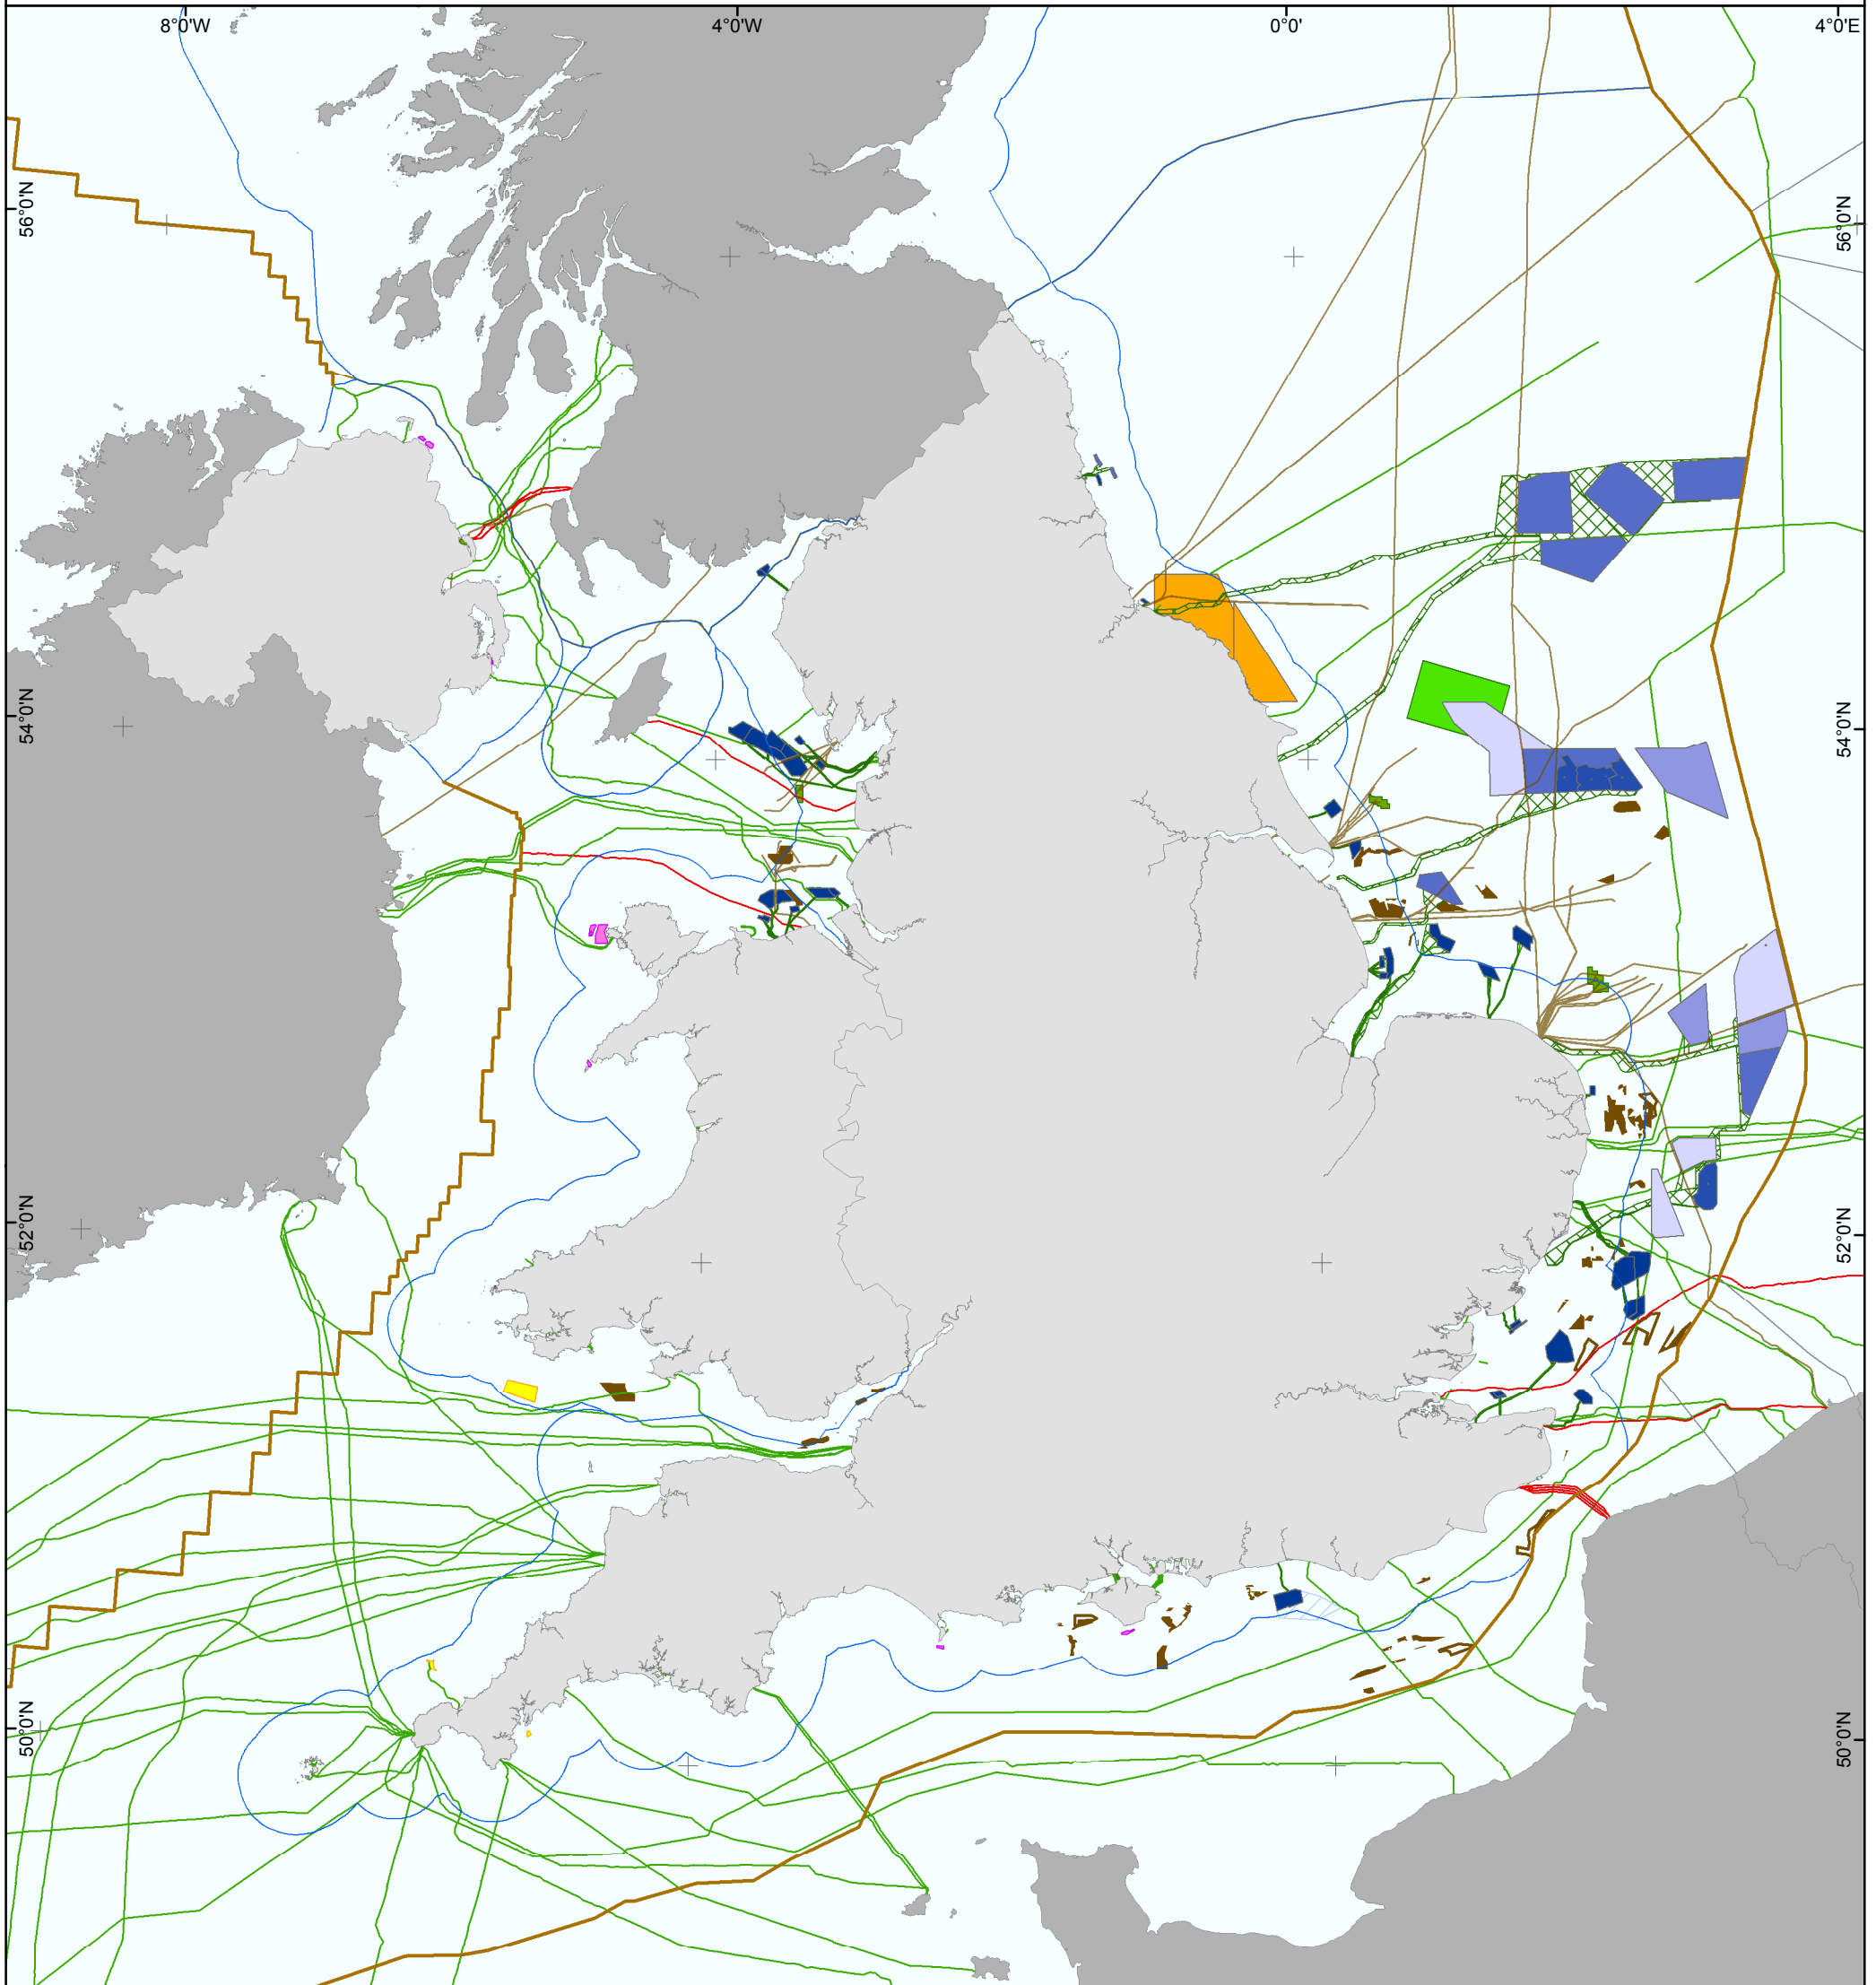

## Cables and Pipeline Activity

- Interconnector Cable
- All Other Active Cables
- Active Pipeline

## Wave and Tidal Activity

- Wave Site
- Tidal Site

## Base Map

- Territorial Waters Limit
- UK Continental Shelf
- International Median

**Note**  
 Agreements for Lease reserve exclusive property rights from The Crown Estate and projects are still subject to approval through the statutory consenting process. For Round 3 please refer to project developer websites for the latest status of planning activities.

GIS\_2019\_0108\_02 v02

Author: DB

QA: JS

Scale 1:3,000,000 at A3

0 50 100 km

Date: 19/02/2019

Positions shown relative to WGS 84. © Crown Copyright 2019, all rights reserved. Reproduction in whole or part is not permitted without prior consent of The Crown Estate. OceanWise Data: License No. EK001-20140411. Ordnance Survey Data: Licence No. 100019722. <http://www.thecrownestate.co.uk/ordnance-survey-licence/>. Limits: Supplied by UKHO. Not to be used for navigation. Please note, only cables and pipelines that intersect in part or completely with the English, Welsh and Northern Irish portions of the UKCS are shown. Cable Data: Created from Kingfisher, OceanWise and Global Marine Systems data. Pipeline Data: Created from UKOGD, OceanWise and Global Marine Systems data. International Medians: Created from UKHO, OGA and European Environment Agency data.