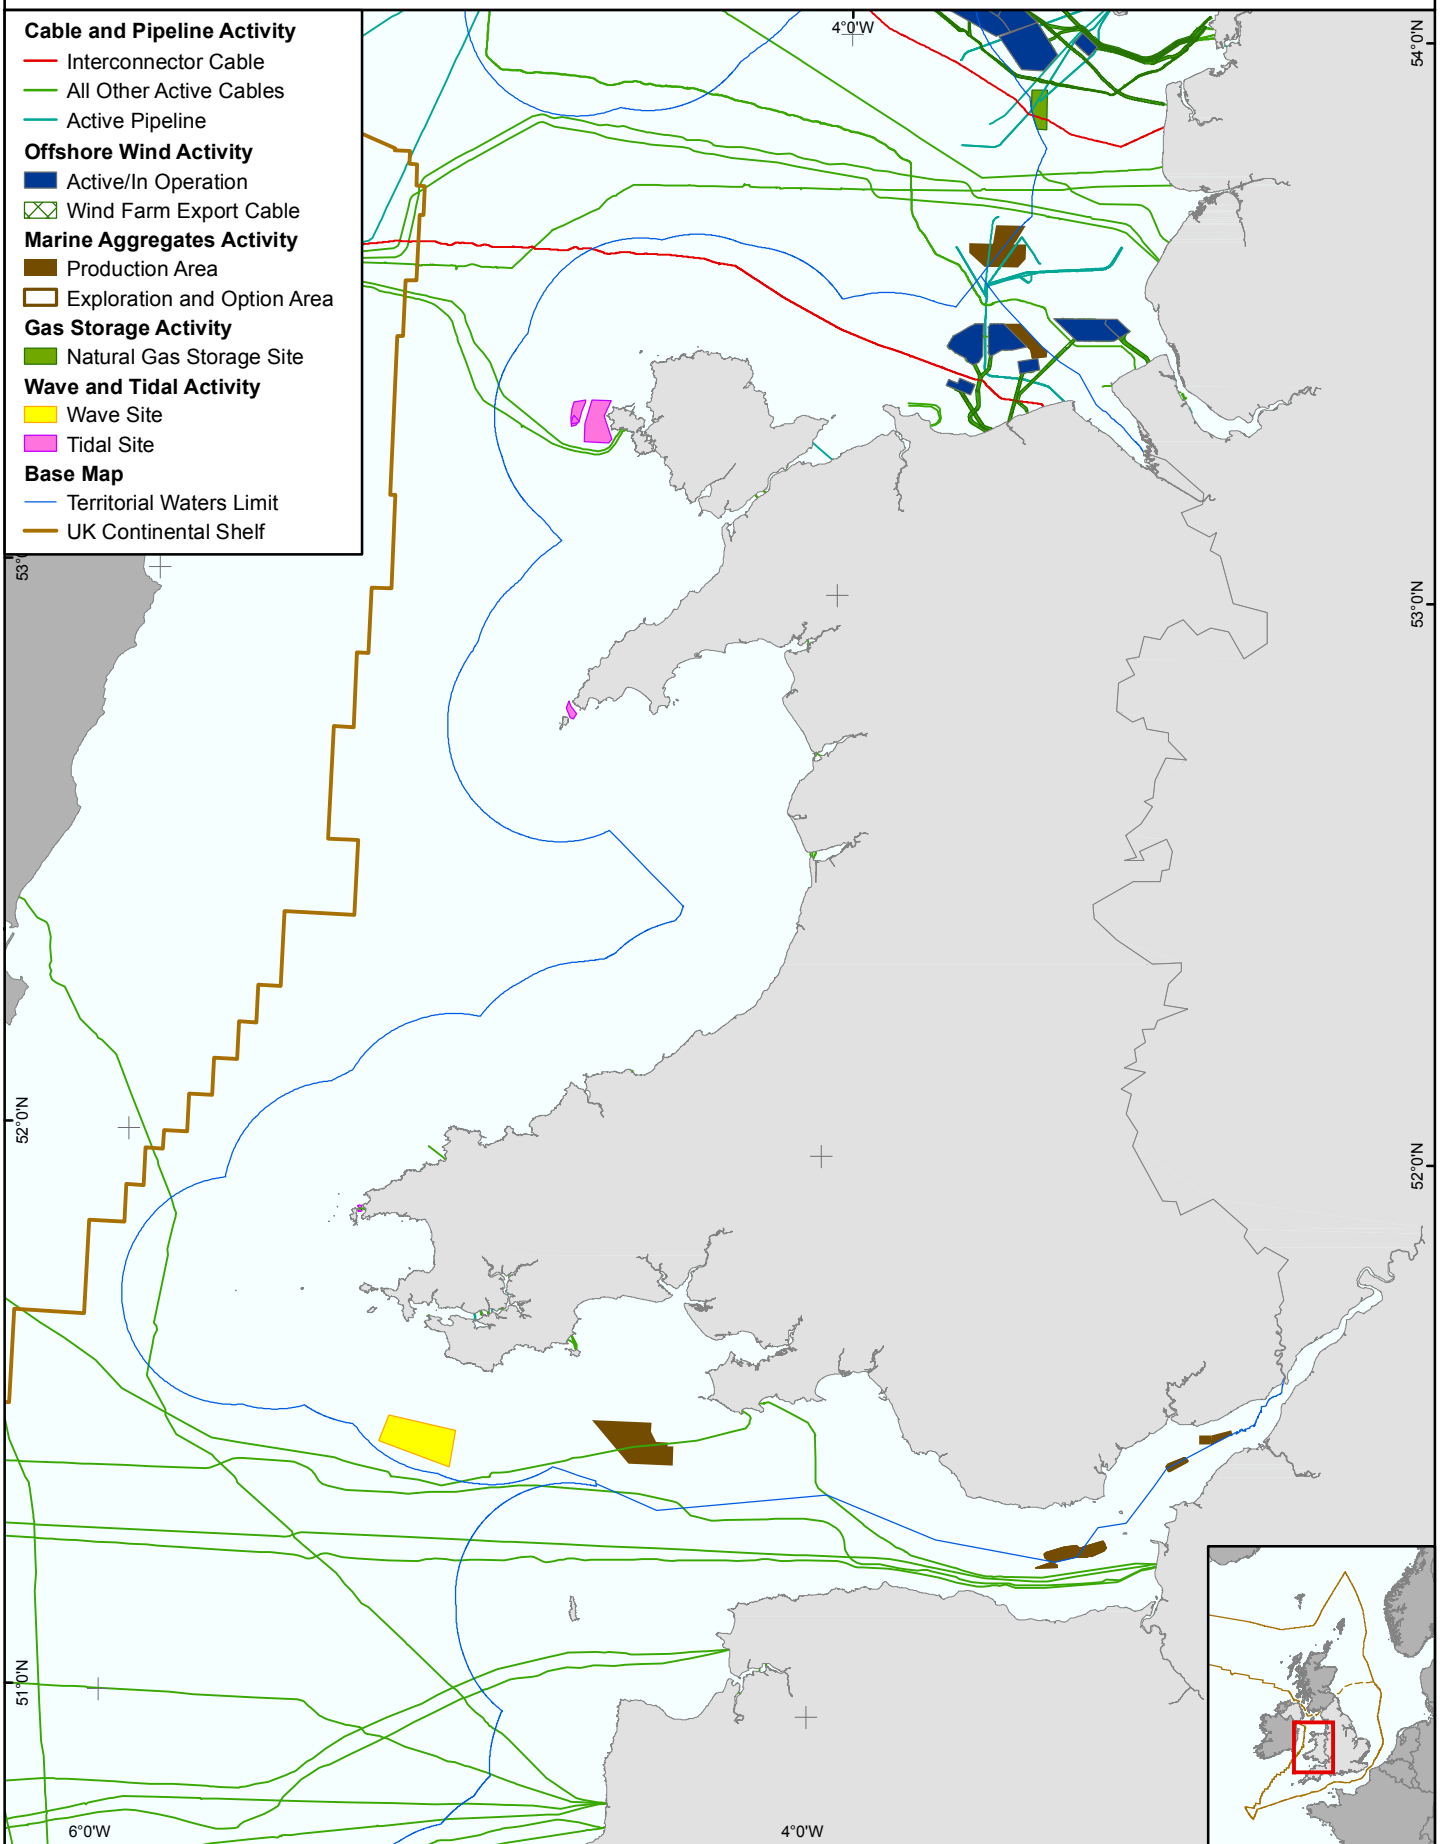

The Crown Estate Offshore Activity (Wales)

GIS_2019_0108_05 v08		N	0 20 40 km	Date: 22/08/2019
Author: DB	QA: JS			