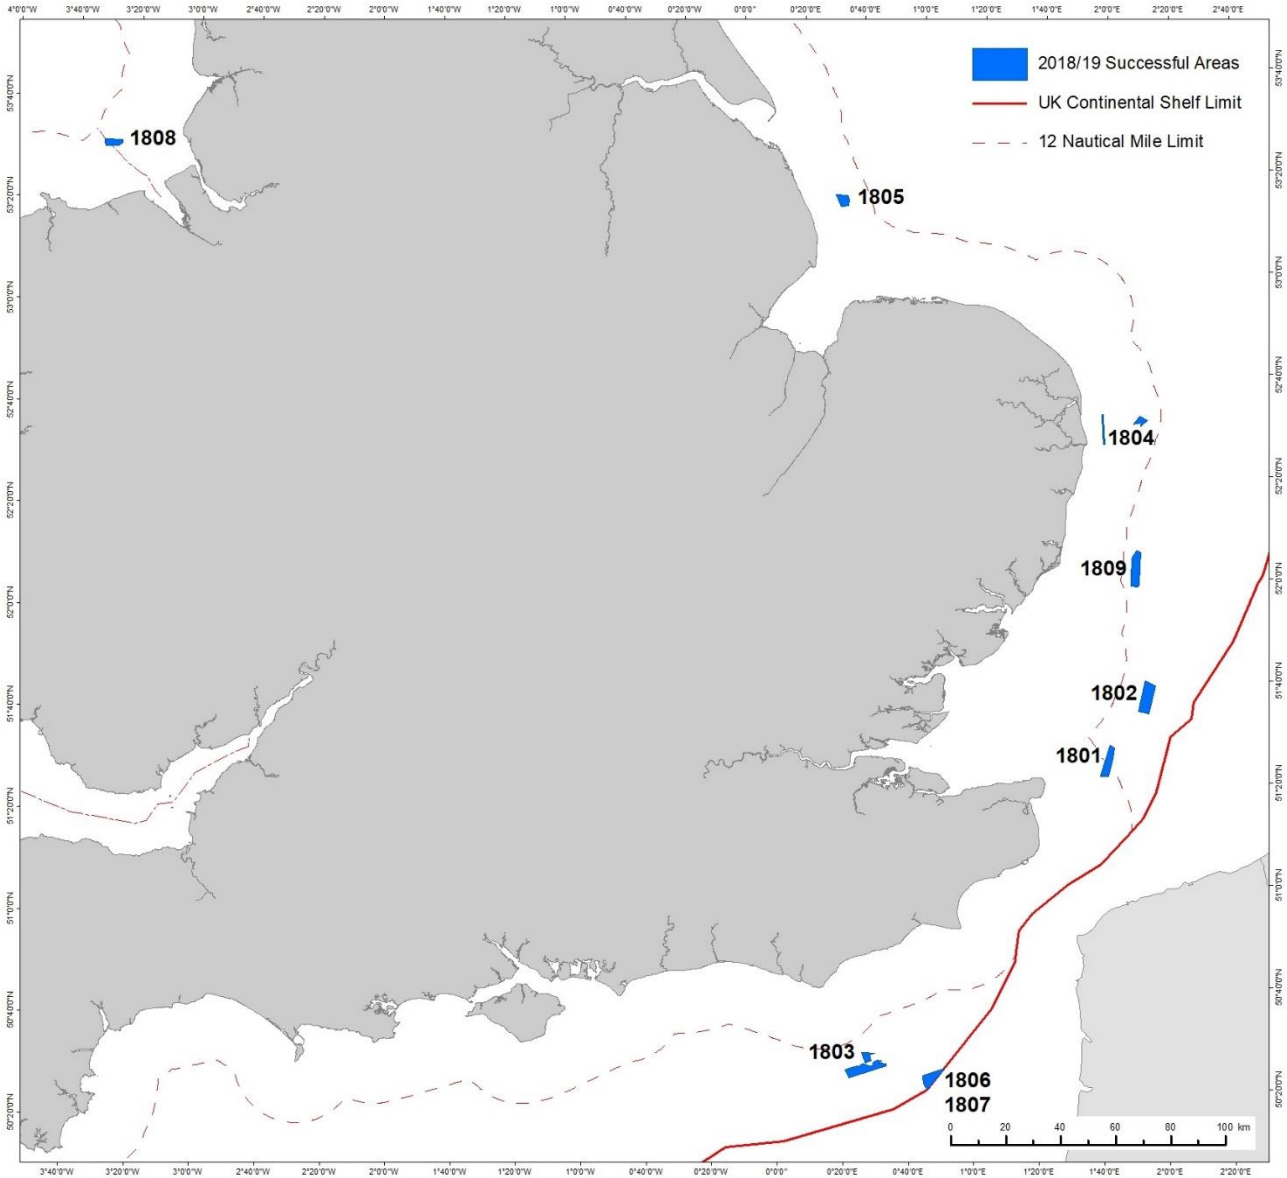

## 2018/19 Marine Aggregate Tender Round Successful Areas

ID.	Area Name
1801	South Falls
1802	North Falls
1803	West Bassurelle Extension
1804	Lowestoft Extension
1805	Inner Dowsing
1806	EEC 5
1807	EEC 5
1808	Liverpool Bay
1809	East Orford Ness