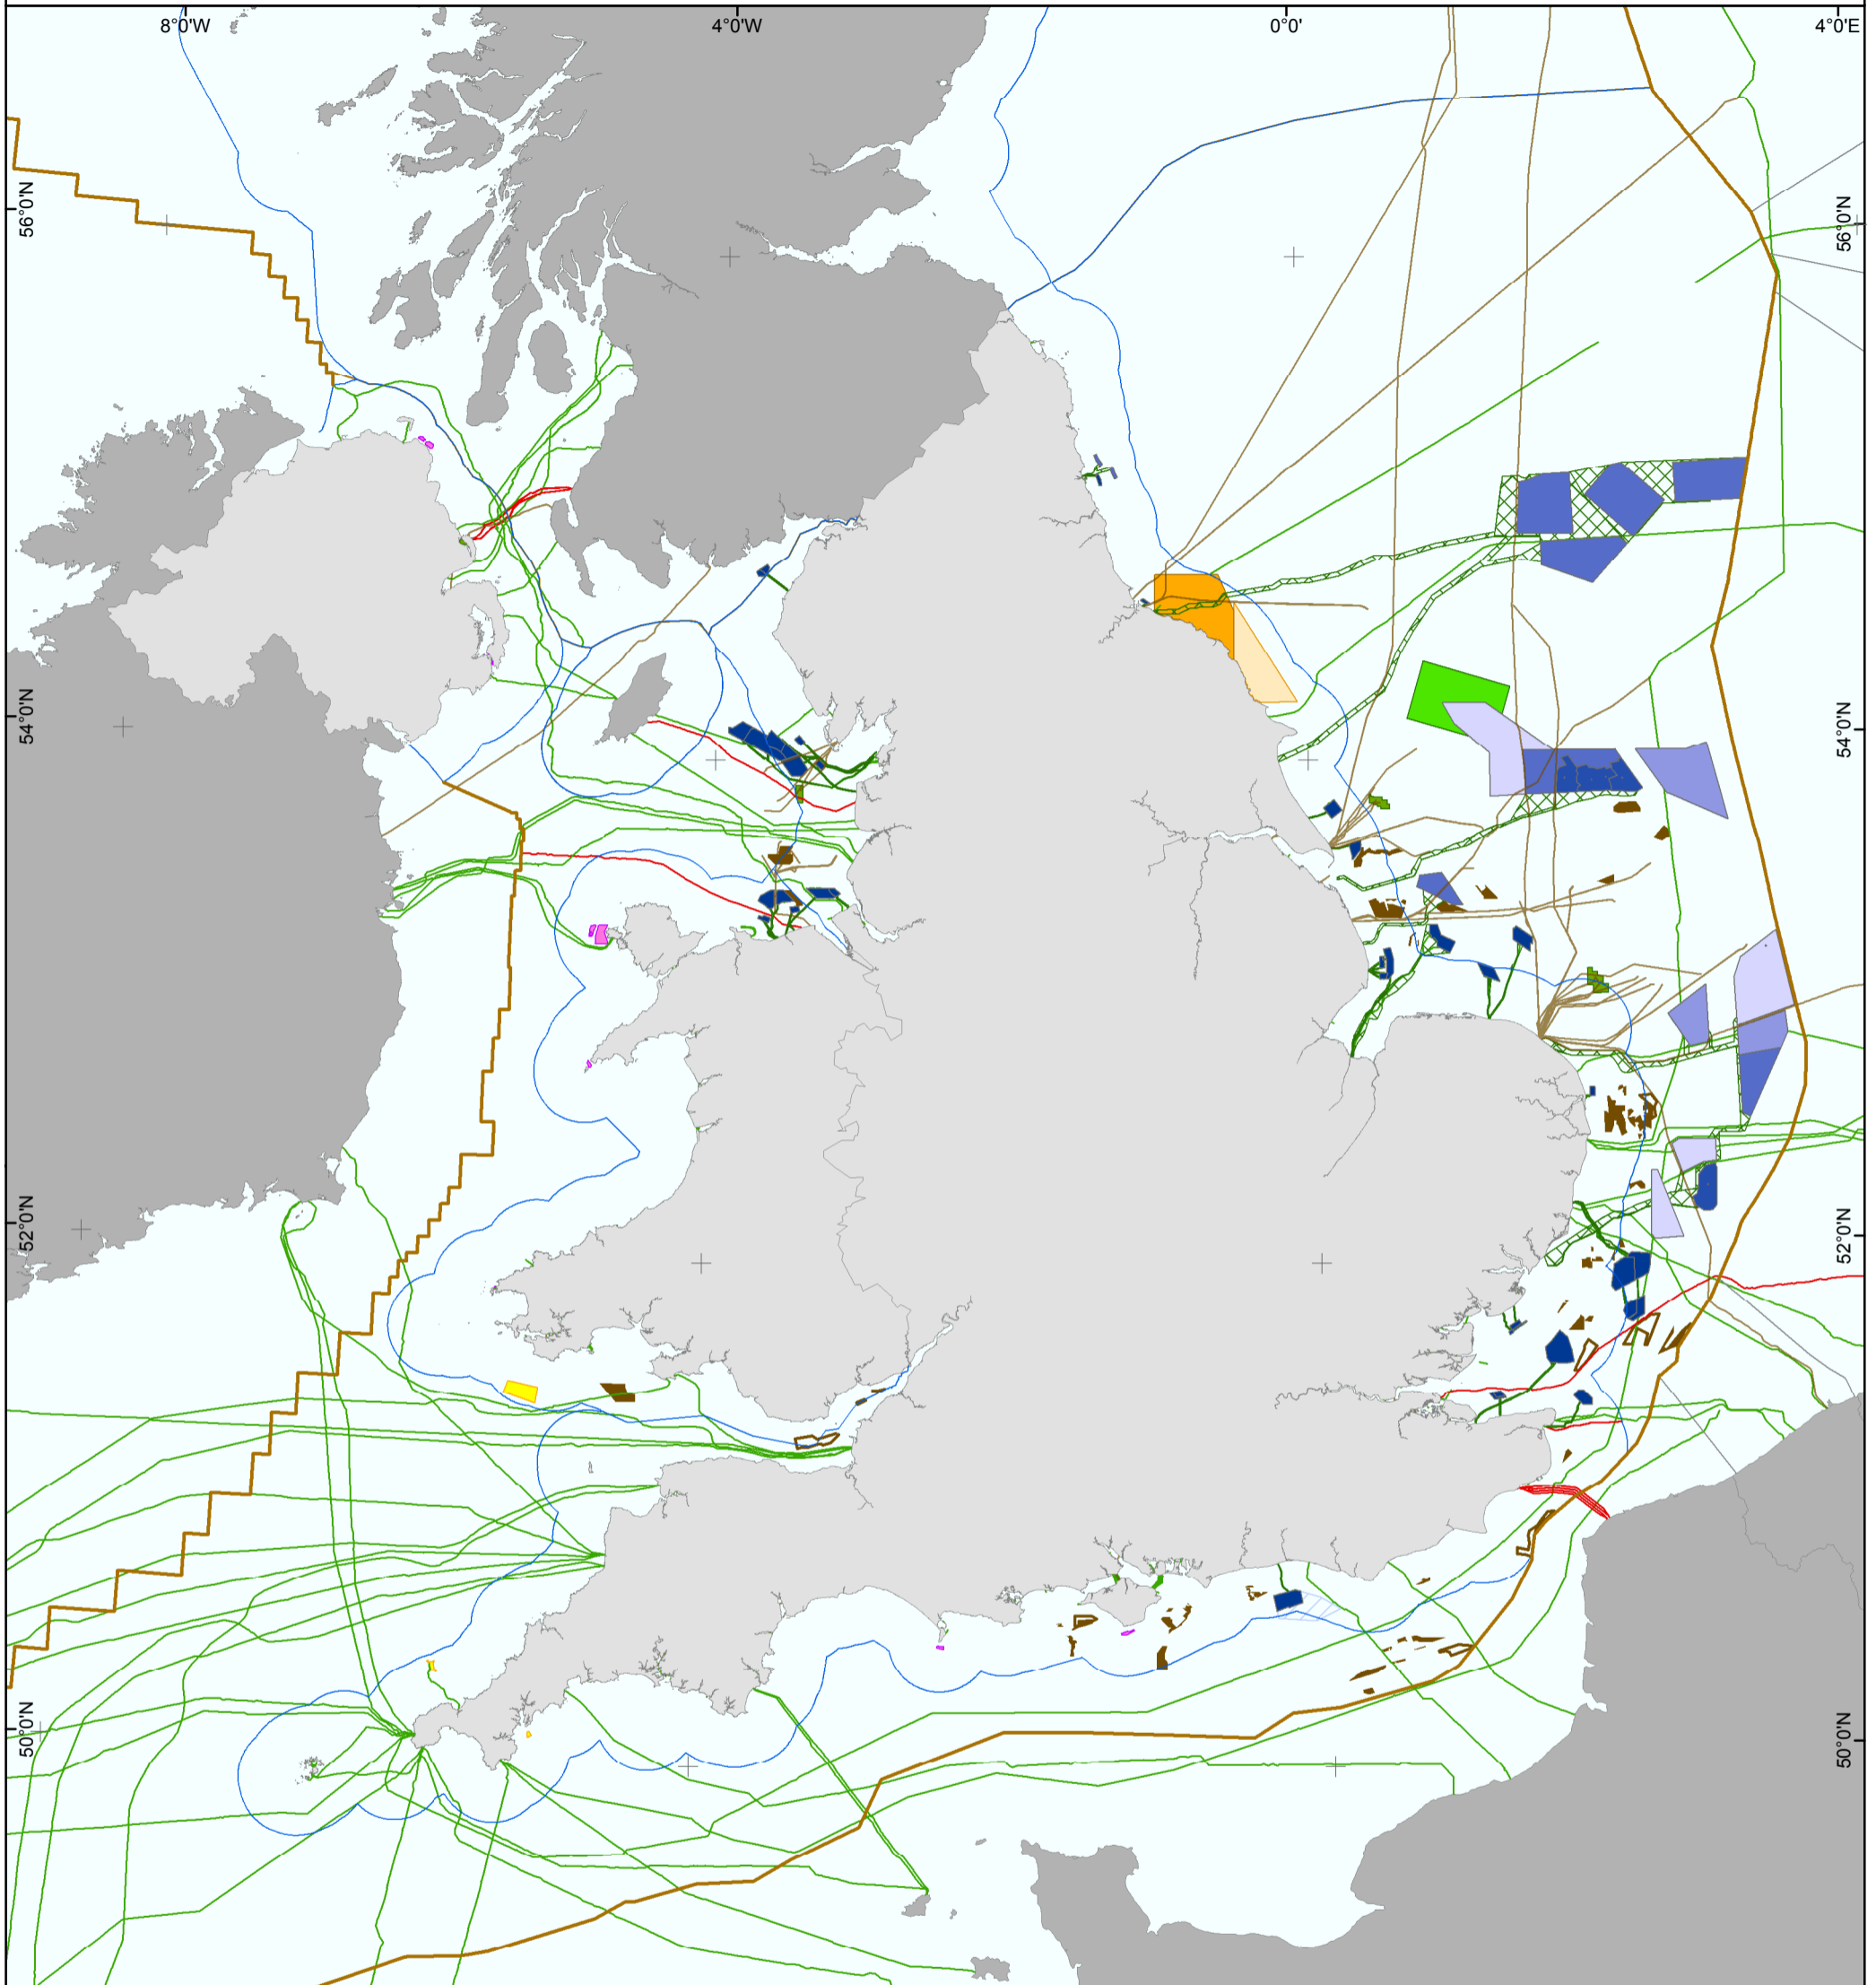

The Crown Estate Offshore Activity

Cables and Pipeline Activity

- Interconnector Cable
- All Other Active Cables
- Active Pipeline

Wave and Tidal Activity

- Wave Site
- Tidal Site

CCS and Gas Storage Activity

- Natural Gas Storage Site
- Carbon Capture and Storage Site

Offshore Wind Activity

- Active/In Operation
- Under Construction
- Consented
- In Planning
- Pre-planning Application
- Area of Search
- Wind Farm Export Cable Agreements

Marine Aggregates Activity

- Production Area
- Exploration and Option Area
- Potash Mine Lease
- Potash Mine Exploration and Option

Base Map

- Territorial Waters Limit
- UK Continental Shelf
- International Median

GIS_2018_0163_02 v11

Author: DB

QA: JS

Scale 1:3,000,000 at A3

0 50 100 km

Date: 27/11/2018

Positions shown relative to WGS 84. © Crown Copyright 2018, all rights reserved. Reproduction in whole or part is not permitted without prior consent of The Crown Estate. OceanWise Data: Licence No. EK001-20140411. Ordnance Survey Data: Licence No. 100019722. <http://www.thecrownestate.co.uk/ordnance-survey-licence/>. Limits: Supplied by UKHO. Not to be used for navigation. Please note, only cables and pipelines that intersect in part or completely with the English, Welsh and Northern Irish portions of the UKCS are shown. Cable Data: Created from Kingfisher, OceanWise and Global Marine Systems data. Pipeline Data: Created from UKOGD, OceanWise and Global Marine Systems data. International Medians: Created from UKHO, OGA and European Environment Agency data.